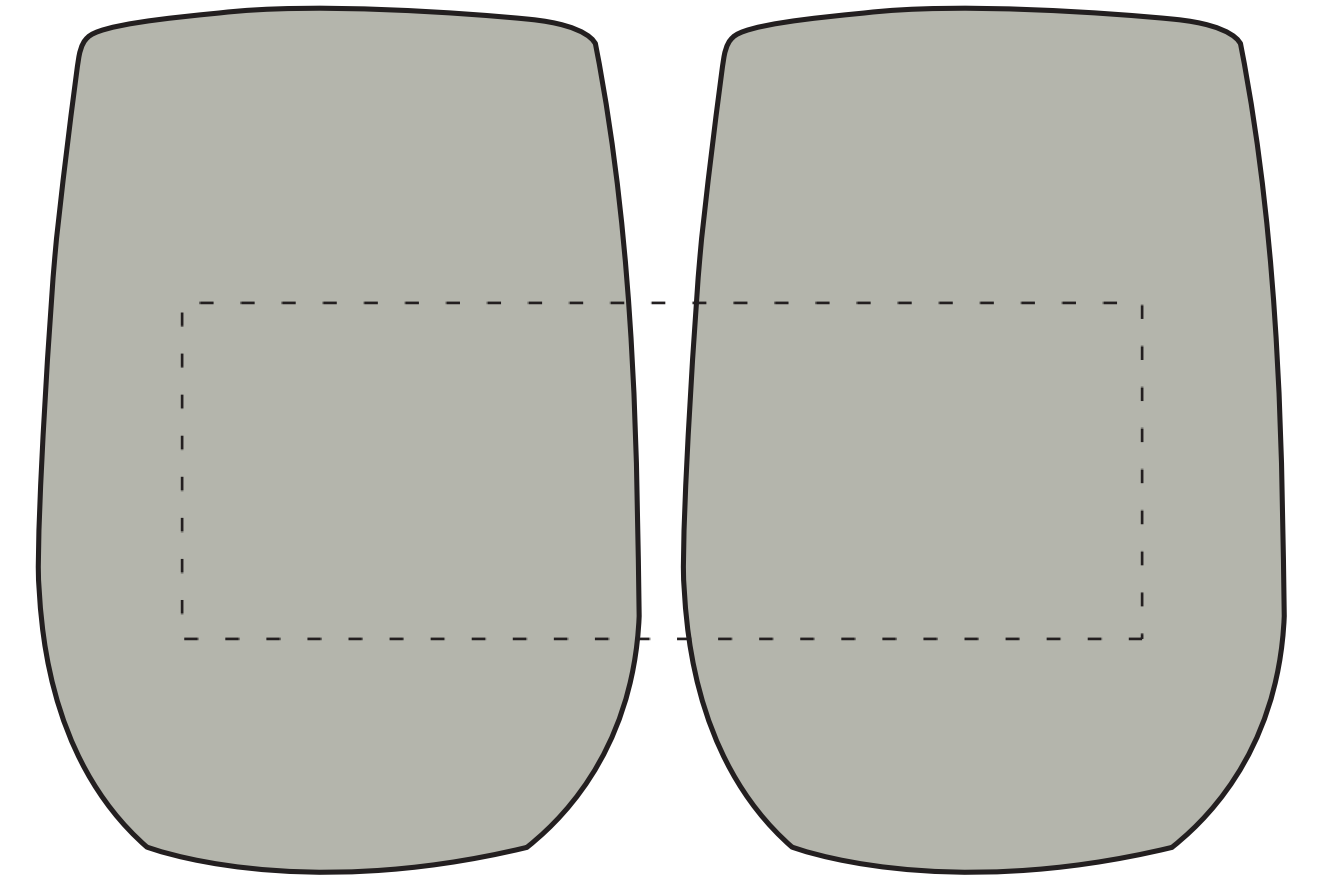

LASER ENGRAVES

 Laser Engraves Silver

F.P.O.

STANDARD SILK-SCREEN

F.P.O.

Wraparound

F.P.O.

Dashed Line For Imprint Area Only, Will Not Print.

1"	Artist/Date:	Item # : 5728	Proofing:
0.5"	Order #:	Imprint Size :Silk-Screen: 2 ½" W x 1 ¼" H	
	Ship Date:	Wraparound: 5" W x 1 ¾" H	
	Imprint Color:	Laser Engraved: 1 ½" W x 2" H	
0"	Item Color:	Imprint Type : Silk-Screen	

Dashed Line For Imprint Area Only, Will Not Print.

1"	Artist/Date:	Item # : 5728	Proofing:
0.5"	Order #:	Imprint Size :Silk-Screen: 2 ½" W x 1 ¼" H	
	Ship Date:	Wraparound: 5" W x 1 ¾" H	
	Imprint Color:	Laser Engraved: 1 ½" W x 2" H	
0"	Item Color:	Imprint Type : Silk-Screen	